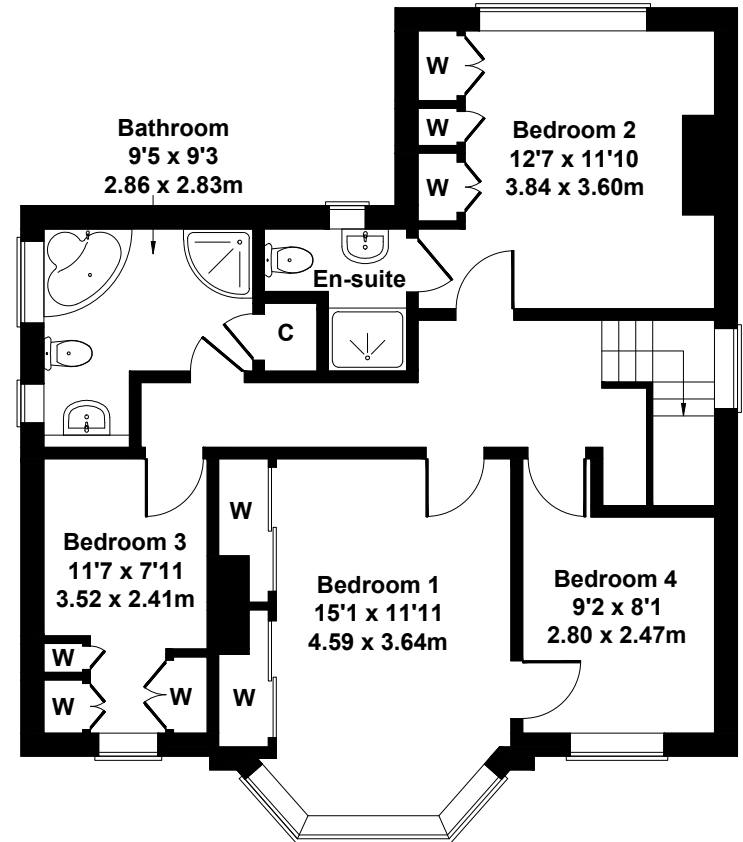

Stivichall Croft

Approximate Gross Internal Area
1991 sq ft - 185 sq m

GROUND FLOOR

FIRST FLOOR

Not to Scale. Produced by The Plan Portal 2024
For Illustrative Purposes Only.