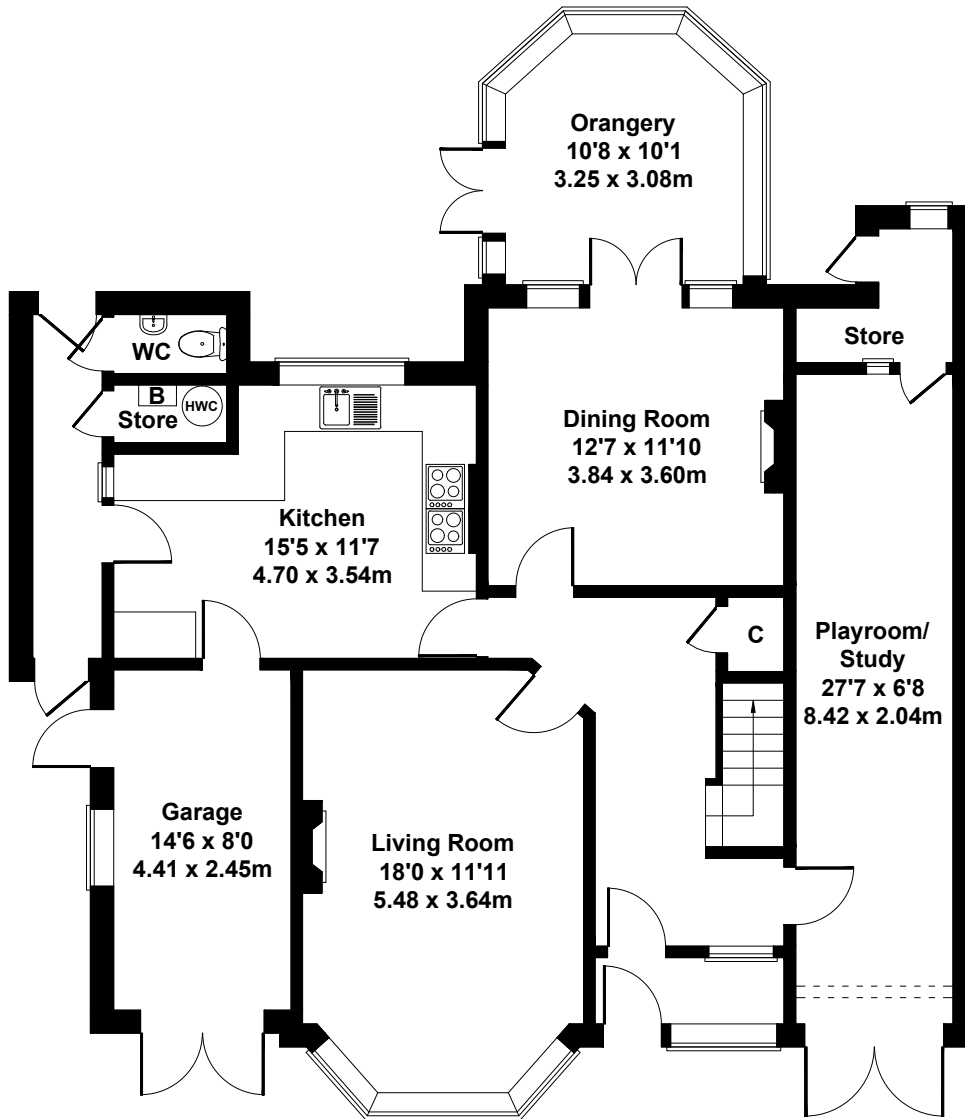

Stivichall Croft

Approximate Gross Internal Area
1991 sq ft - 185 sq m

GROUND FLOOR

FIRST FLOOR

Not to Scale. Produced by The Plan Portal 2024
For Illustrative Purposes Only.