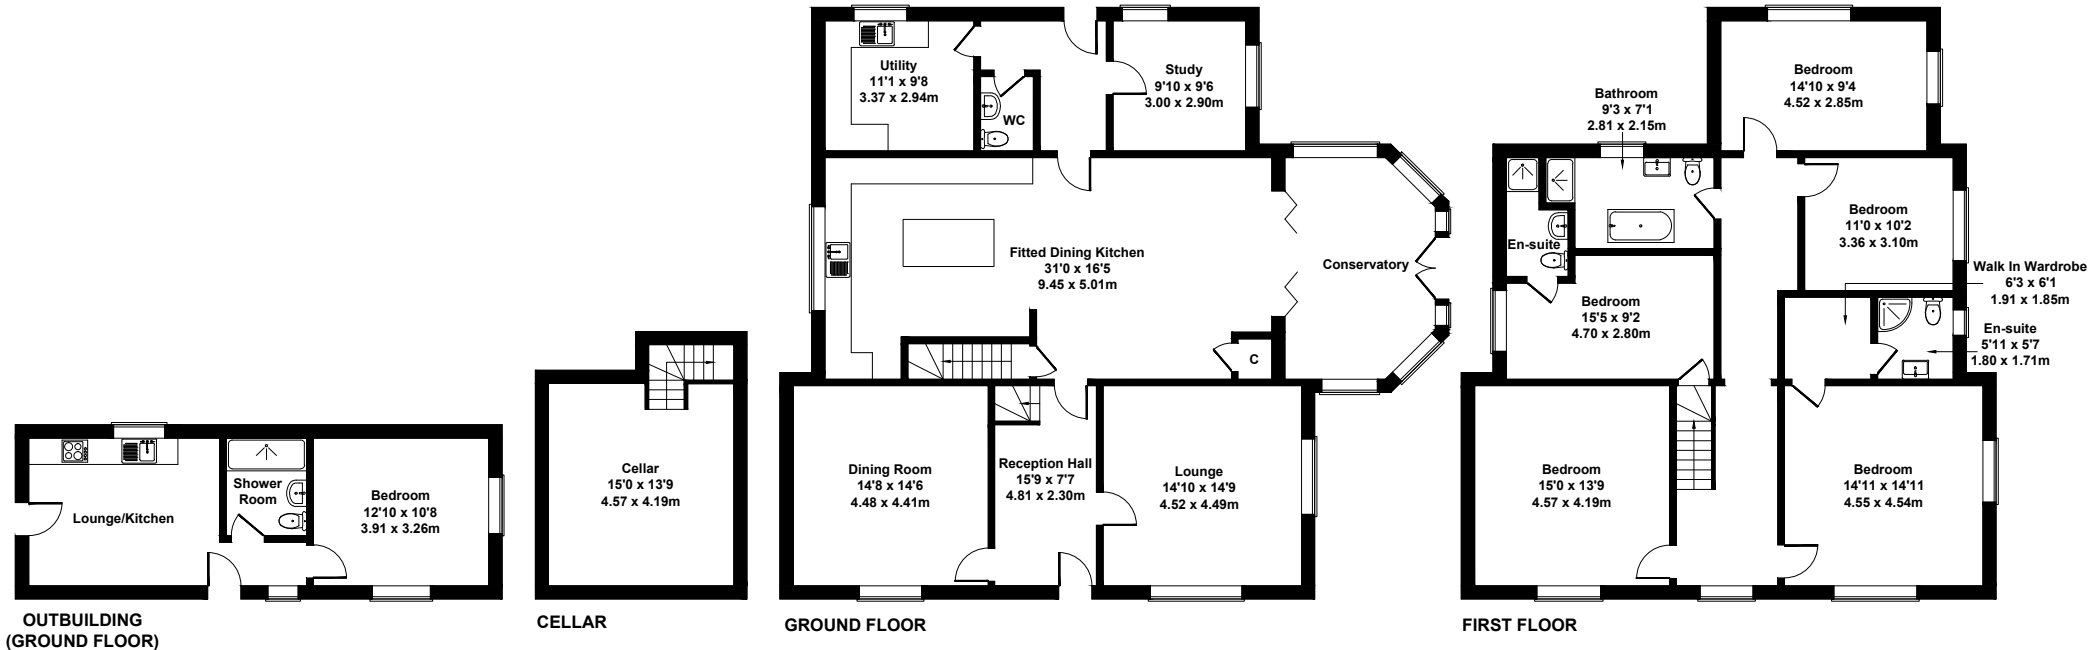

Fir Tree Farm, Breach Oak Lane

Approximate Gross Internal Area
3498 sq ft - 325 sq m

Not to Scale. Produced by The Plan Portal 2023
For Illustrative Purposes Only.